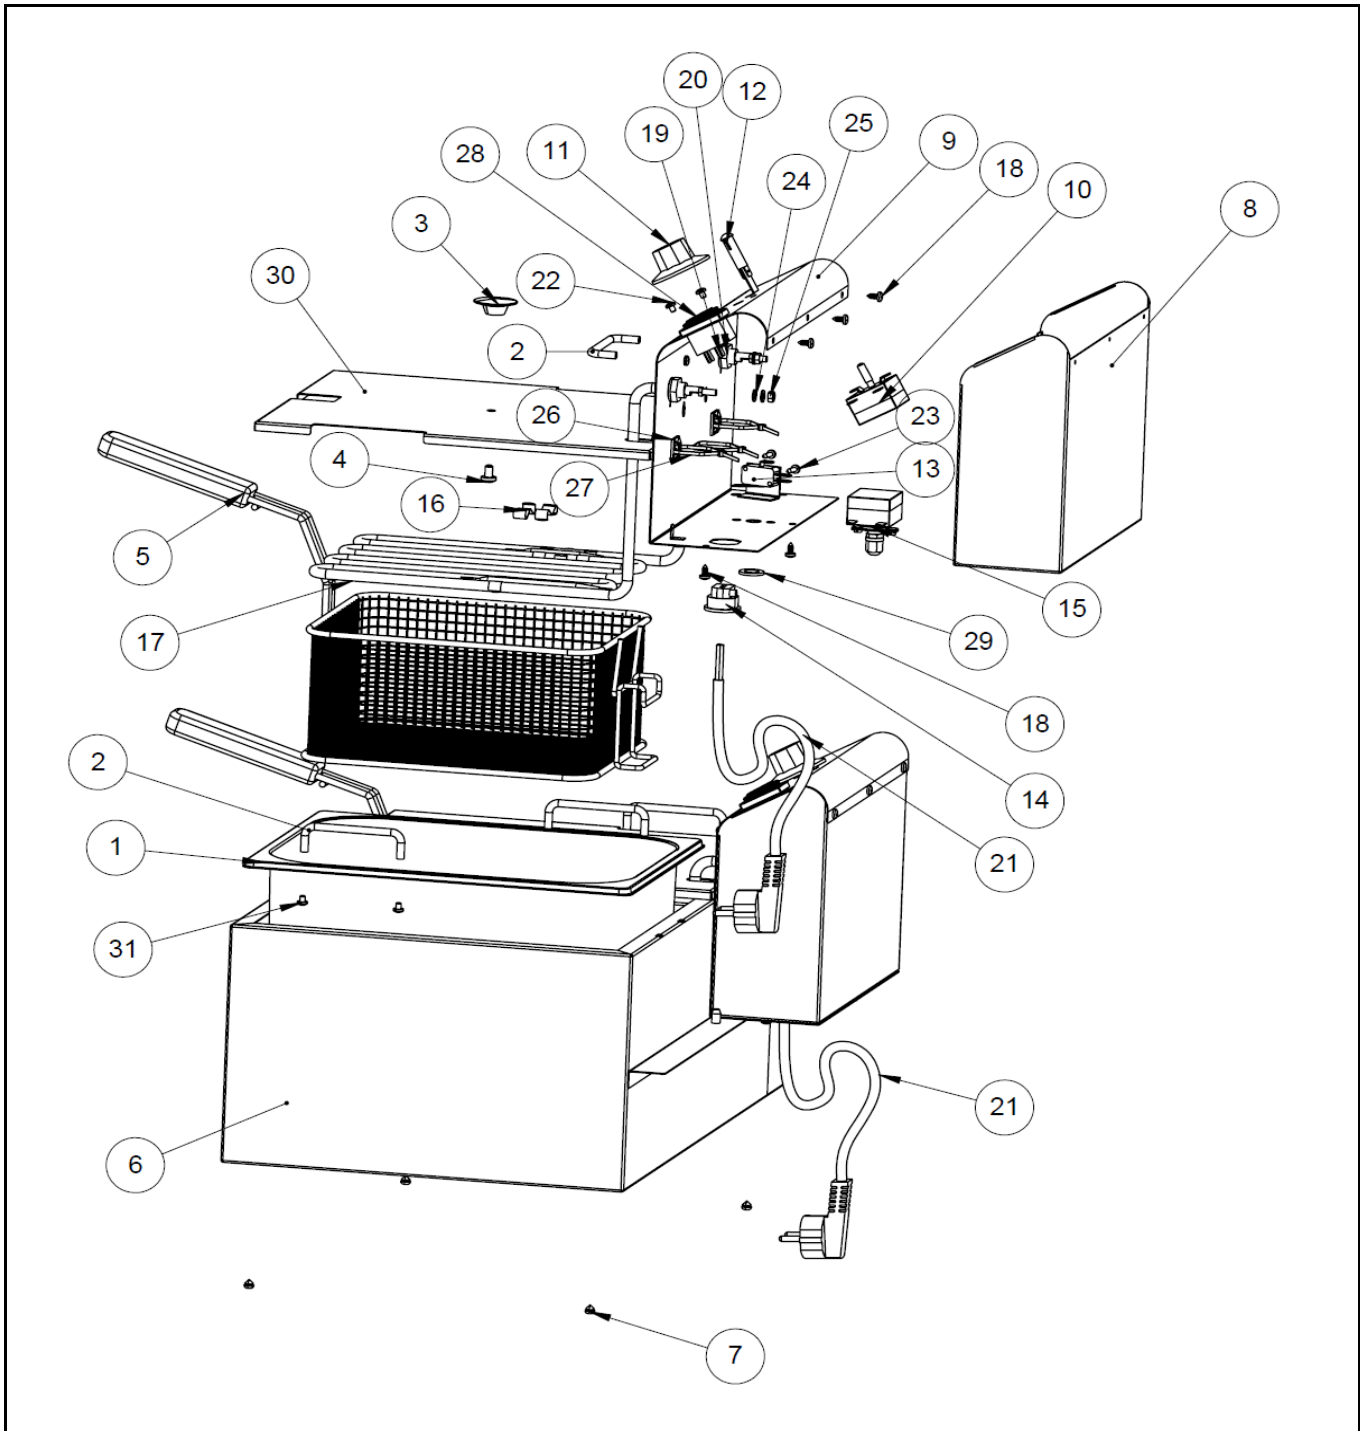

Bill of materials (BOM)

 HENDI <small>FOOD SERVICE EQUIPMENT</small> Hendi B.V. Steenoven 21 3911 TX Rhenen The Netherlands	Batch #	Appliance part#
	Batch nr 000000 until 400653 and 401248	207307
	Description	
Deep Fryer Mastercook 2x8L		

Date	14-07-2015	Revision #	Revision version
Revision	First bill of materials (BOM)		

Item	Description	Part#	Quantity	Remark	Picture
1	Fryer Bassin	207079	2		
2	Bracket	207154	6	2 pcs M4x5 included	
3	Knob for lid	207024	2	Also in 207062	
4	Screw M6x10	nss	2	Available in 207024 and 207062	
5	Fryer basket	643617	2		
6	Frame complete	207239	1		
7	Buffers	207185	4		
8	Back cover	nss	2	Available as 207215	
9	Fryer head complete assembly	207215	2	Incl item 8;10;11;12;13;14;15;16;17;18;19;20;21;22;23;24;25;26;27;28;29	
10	Thermostaat 0/190°C EGO	205228	2	Also in 207215	
11	Knob thermostat	205235	2	Also in 207215	
12	Indicator light yellow	201145	2	Also in 207215	
13	Microswitch 16A/250V	207093	2	Also in 207215	
14	Pull relief PA107	920107	2	Also in 207215	
15	Hi-limiter 230°C EGO	929001	2	Also in 207215	
16	Leaf spring SS	207314	2	Also in 207215	
17	Element 3250W 230V	207048	2	Also in 207215	
18	Sheet-metal screw 4,2x9,5	nss	12	Available as 207215	
19	Washer 13.5x20	nss	4	Available as 207215	
20	Nut 1/4"	nss	4	Available as 207215	
21	Powercord	207017	2	Also in 207215	
22	Screw M4x5	nss	4	Available as 207215	
23	Sheet-metal screw 3,5 x 13	nss	4	Available as 207215	
24	Washer M5	nss	8	Available as 207215	
25	Nut M5	nss	4	Available as 207215	
26	Self adhesive mounting plate	nss	4	Available as 207215	
27	Tie rip	nss	6	Available as 207215	
28	Switch	205426	2	Also in 207215	
29	Ring Hi-limiter	nss	20	Available as 207215	
30	Lid	207062	2	Incl item 3;4.	
31	Screw M4x5	nss	8	Available in 207154	