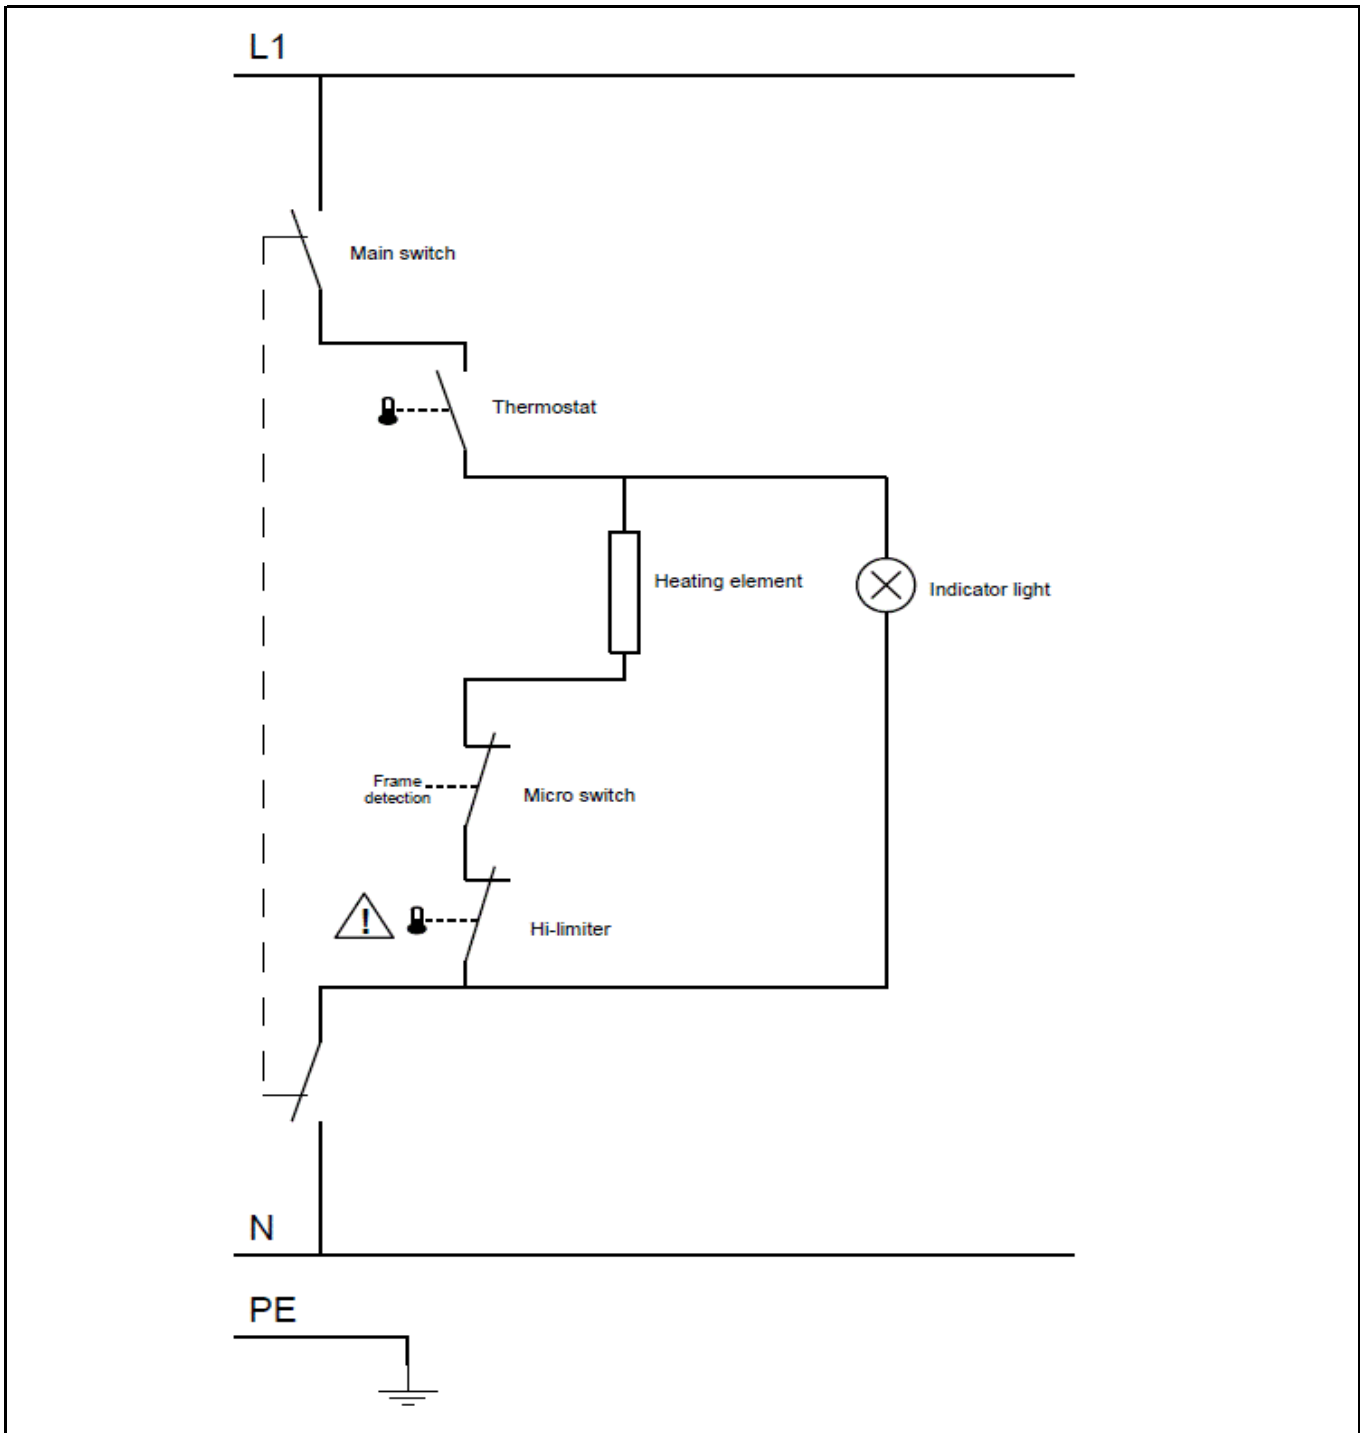

Date	14-07-2015	Revision #	Revision version
Revision	First bill of materials (BOM)		

Item	Description	Part#	Quantity	Remark	Picture
1	Fryer Bassin	207079	2		
2	Bracket	207154	6	2 pcs M4x5 included	
3	Knob for lid	207024	2	Also in 207062	
4	Screw M6x10	nss	2	Available in 207024 and 207062	
5	Fryer basket	643617	2		
6	Frame complete	207239	1		
7	Buffers	207185	4		
8	Back cover	nss	2	Available as 207215	
9	Fryer head complete assembly	207215	2	Incl item 8;10;11;12;13;14;15;16;17;18;19;20;21;22;23;24;25;26;27;28;29	
10	Thermostaat 0/190°C EGO	205228	2	Also in 207215	
11	Knob thermostat	205235	2	Also in 207215	
12	Indicator light yellow	201145	2	Also in 207215	
13	Microswitch 16A/250V	207093	2	Also in 207215	
14	Pull relief PA107	920107	2	Also in 207215	
15	Hi-limiter 230°C EGO	929001	2	Also in 207215	
16	Leaf spring SS	207314	2	Also in 207215	
17	Element 3250W 230V	207048	2	Also in 207215	
18	Sheet-metal screw 4,2x9,5	nss	12	Available as 207215	
19	Washer 13.5x20	nss	4	Available as 207215	
20	Nut 1/4"	nss	4	Available as 207215	
21	Powercord	207017	2	Also in 207215	
22	Screw M4x5	nss	4	Available as 207215	
23	Sheet-metal screw 3,5 x 13	nss	4	Available as 207215	
24	Washer M5	nss	8	Available as 207215	
25	Nut M5	nss	4	Available as 207215	
26	Self adhesive mounting plate	nss	4	Available as 207215	
27	Tie rip	nss	6	Available as 207215	
28	Switch	205426	2	Also in 207215	
29	Ring Hi-limiter	nss	20	Available as 207215	
30	Lid	207062	2	Incl item 3;4.	
31	Screw M4x5	nss	8	Available in 207154	

Date	14-07-2015	Revision #	Revision version
Revision	First bill of materials (BOM)		

Wiring diagram

 <b style="font-size: 2em; margin-left: 10px;">HENDI <small>FOOD SERVICE EQUIPMENT</small> Hendi B.V. Steenoven 21 3911 TX Rhenen The Netherlands	Batch #	Appliance part#
	Batch nr 000000 until 400653 and 401248	207307
	Description	
	Deep Fryer Mastercook 2x8L	